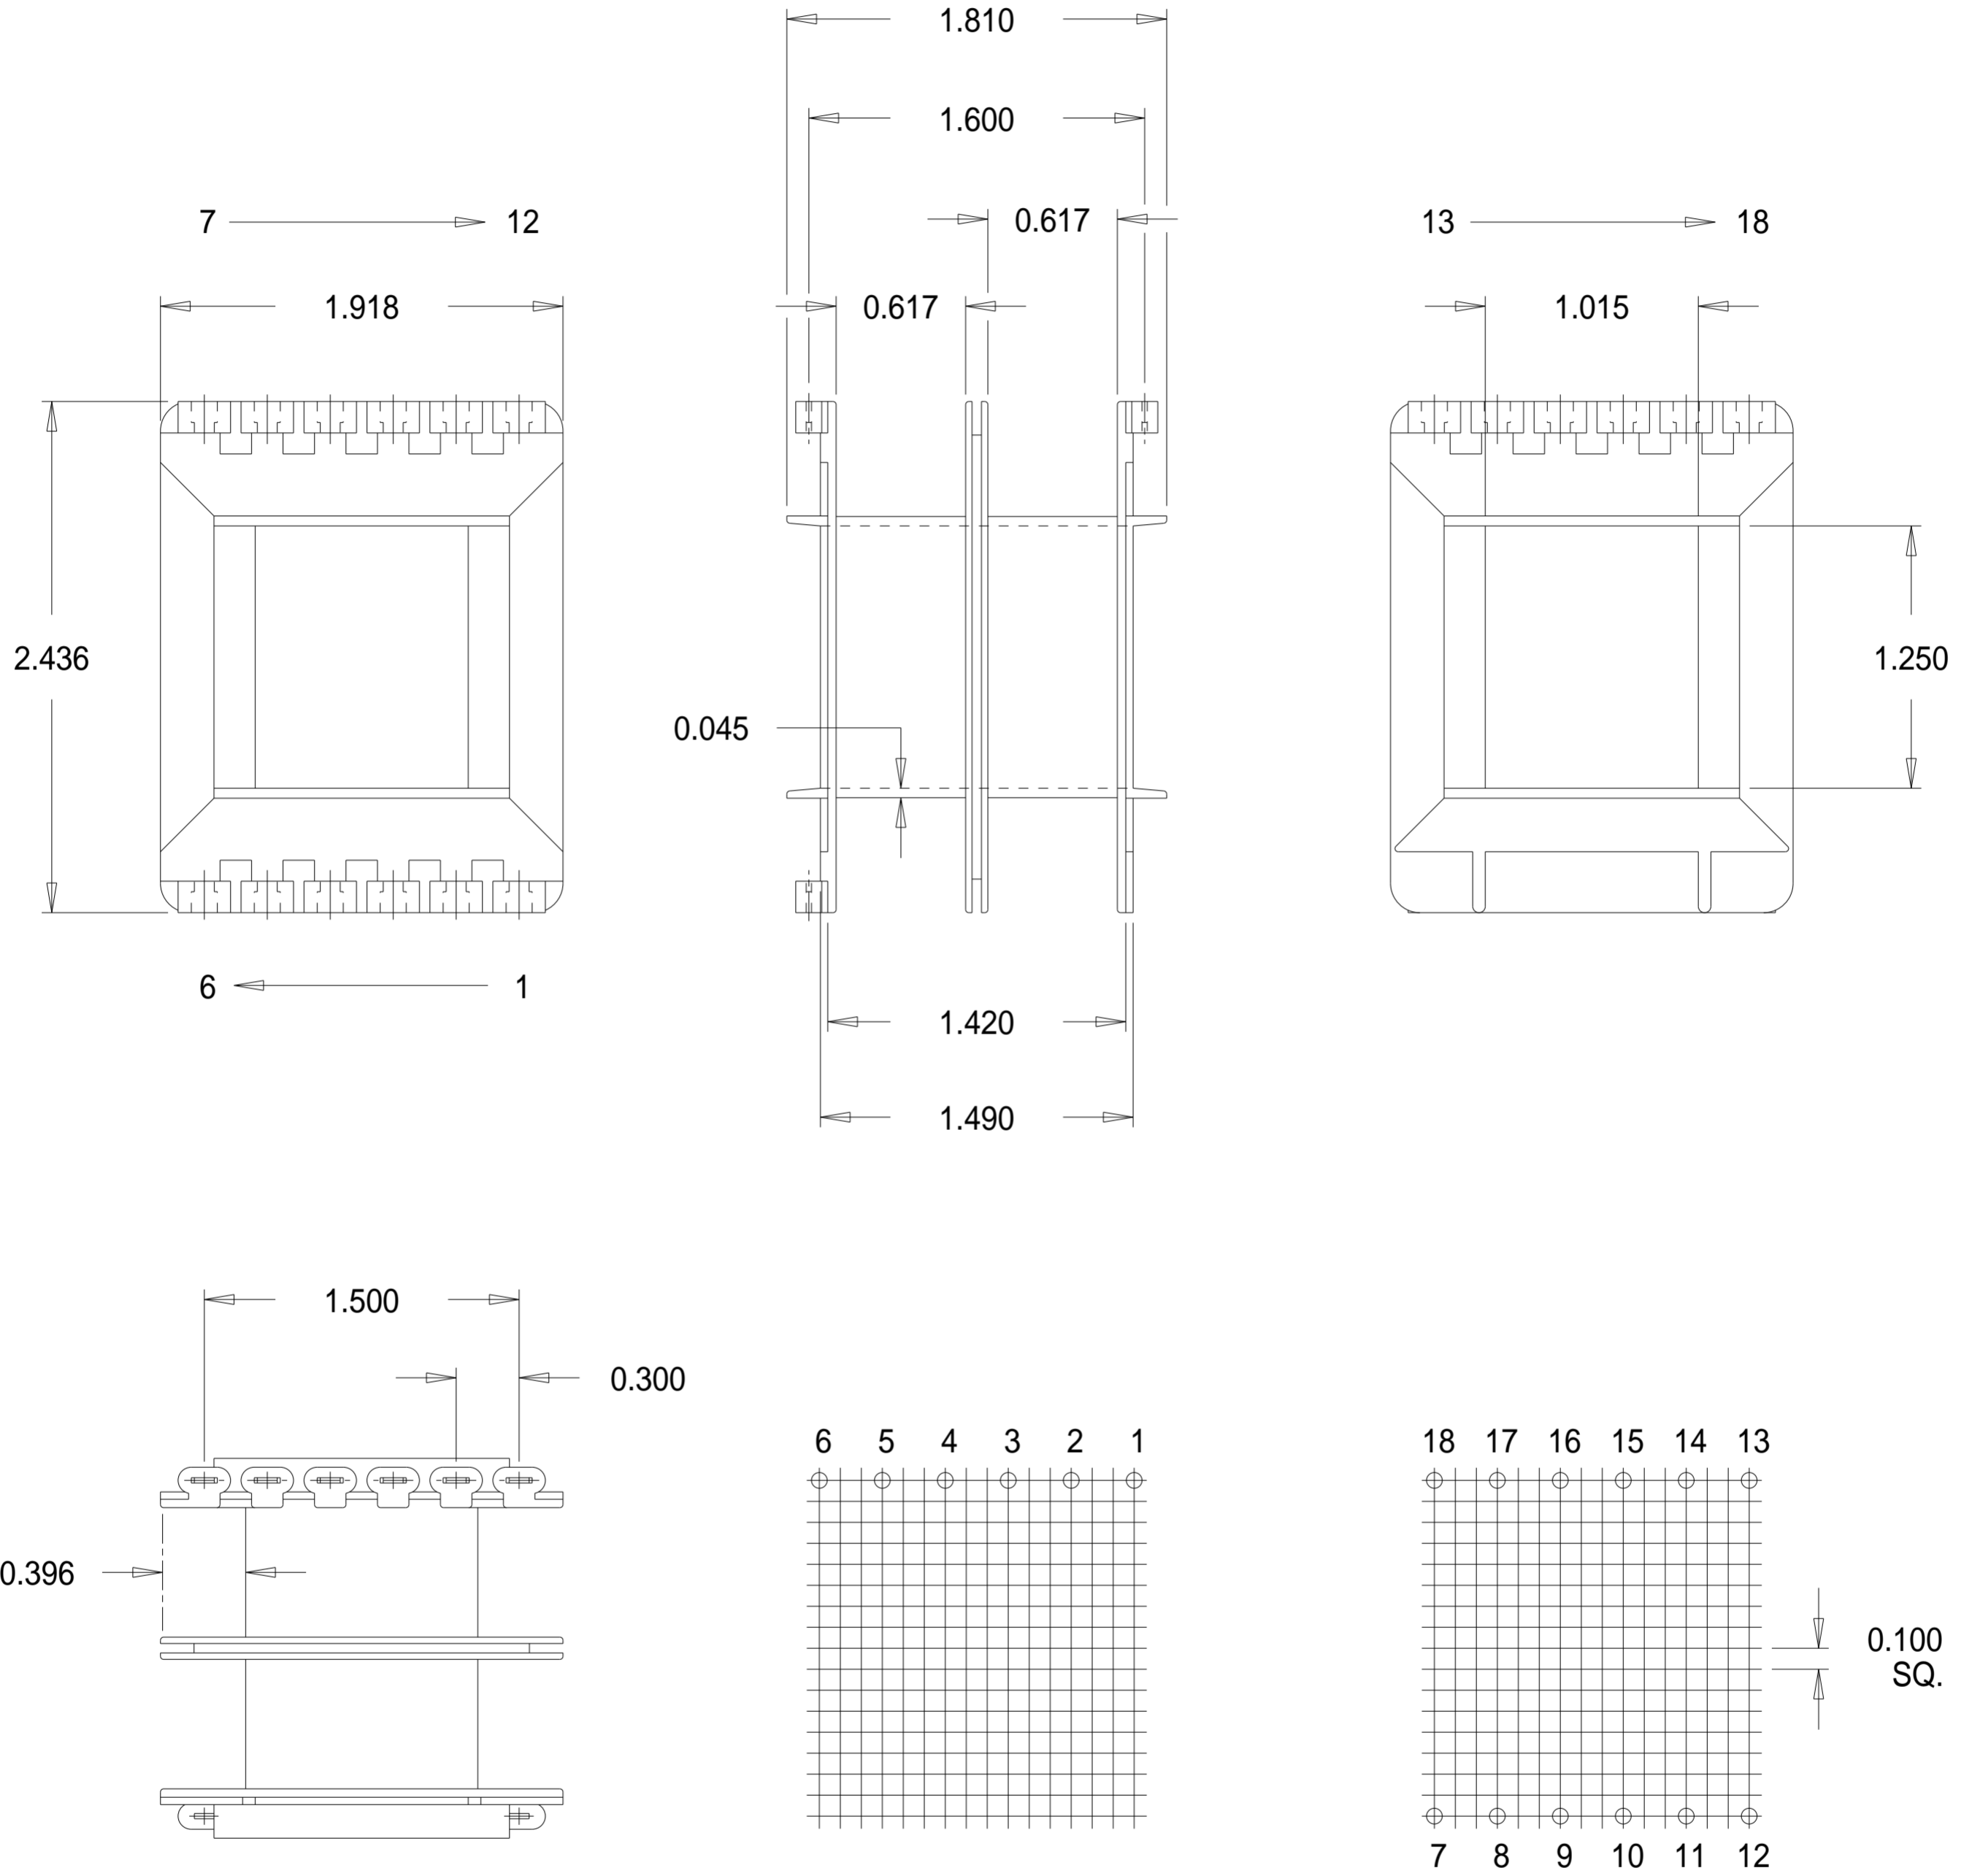

Part No. S06200

29 x 1 1/4" Shrouded Double Section

'S' Range Bobbin

Dimensions in inches.